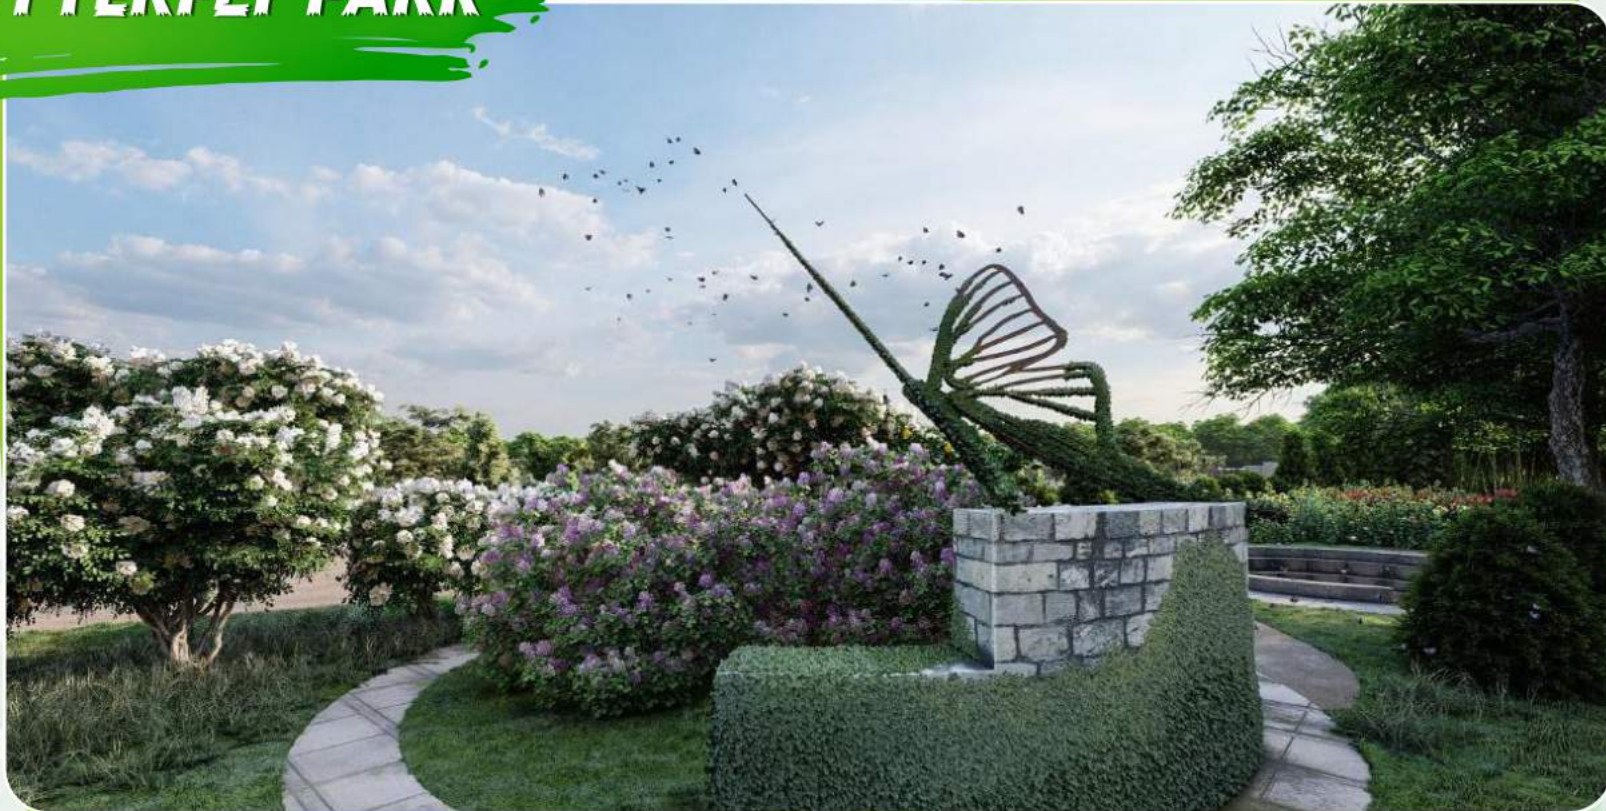

BUTTERFLY PARK

No garden truly blooms until butterflies have danced upon it
- K. D'Angelo