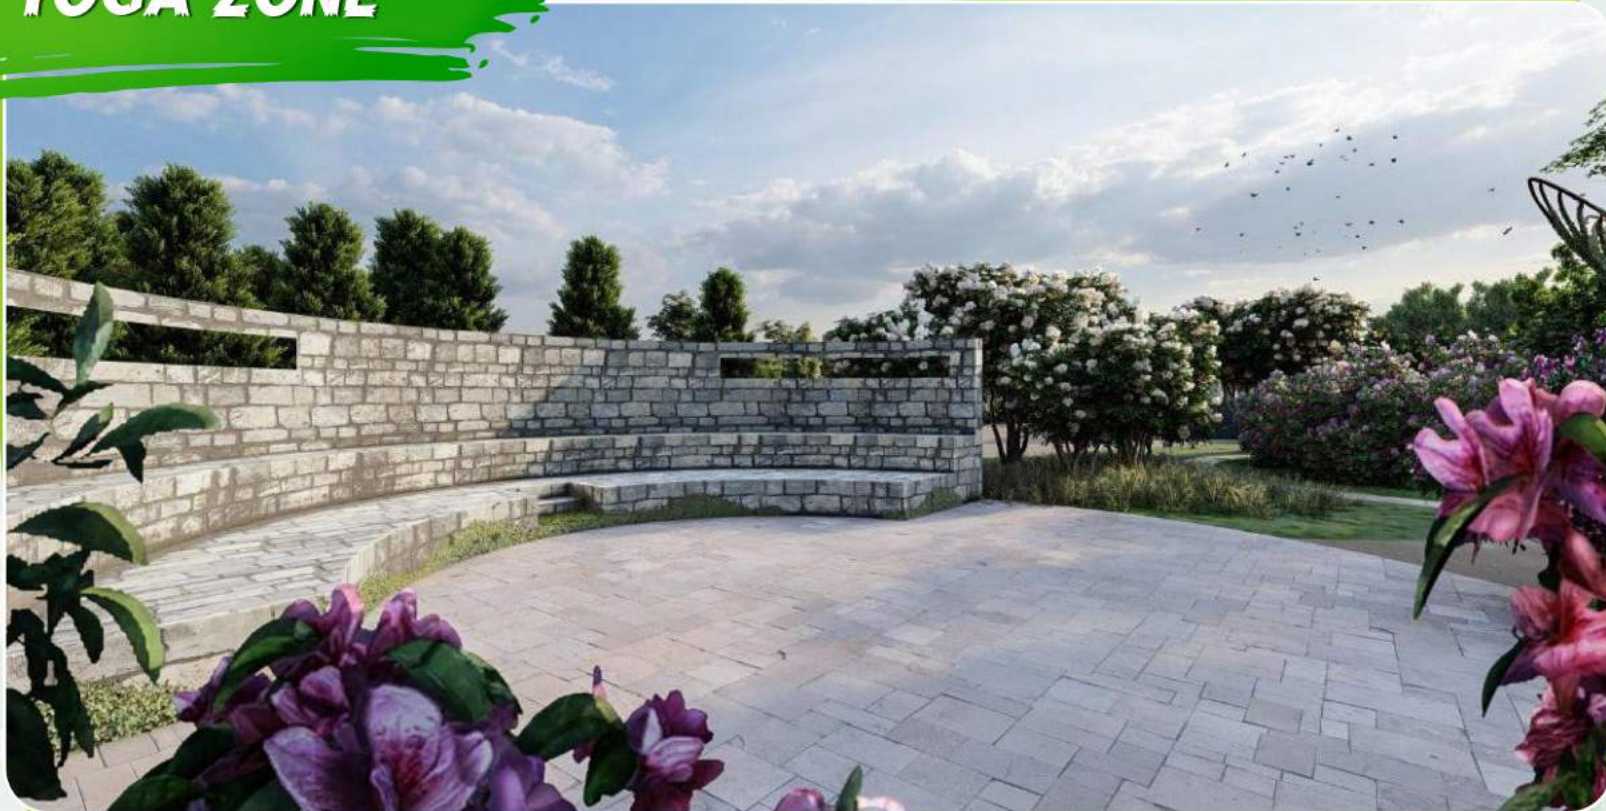

YOGA ZONE

"Yoga is not just repetition of few postures - it is more about the exploration and discovery of the subtle energies of life."

~Amit Ray